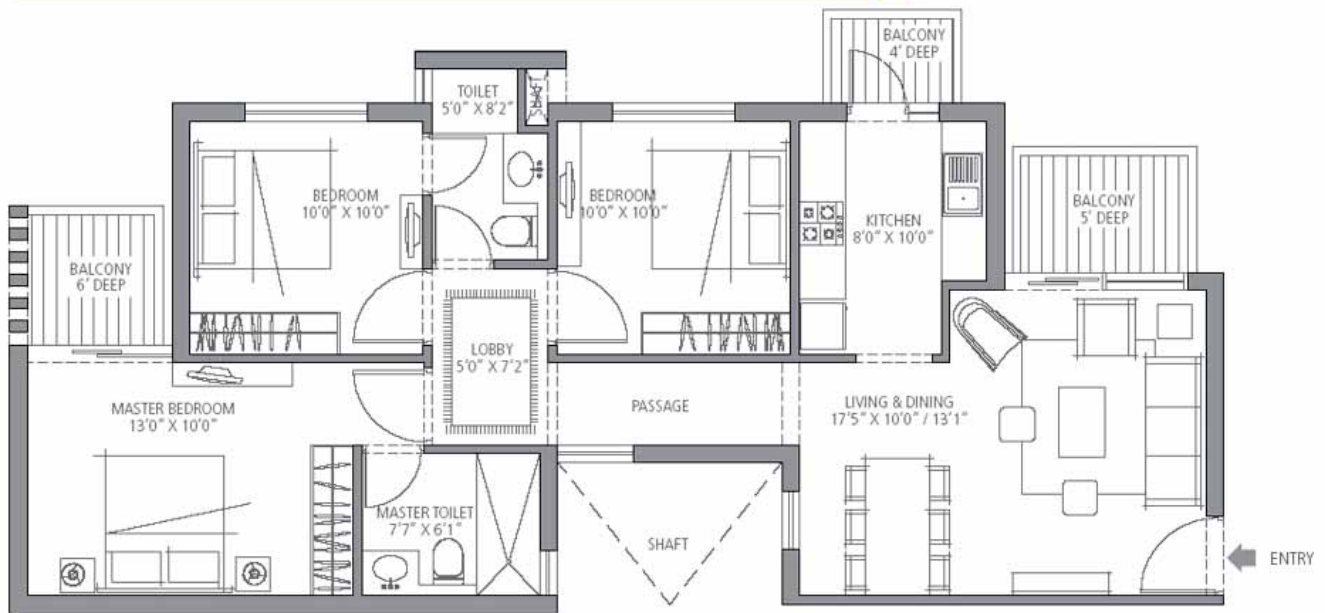

# Floor Plan

## Unit 3 - 1280 sq. ft.

3 Bedroom, 2 Bathroom

Towers - E, H, J, K, L & M

EMERALD ESTATE  
AT EMERALD HILLS

Key Plan - Tower E

Key Plan - Towers H, J, K, L & M

1 sq. mtr. = 1.196 sq. yds. 8 1 sq. mtr. = 10.76 sq. ft.

In the interest of maintaining high standards, all floor plans, layout plans, areas, dimensions and specifications are indicative and are subject to change as decided by the company or by any competent authority. Soft furnishing, cupboards, furniture and gadgets are not part of the offering.