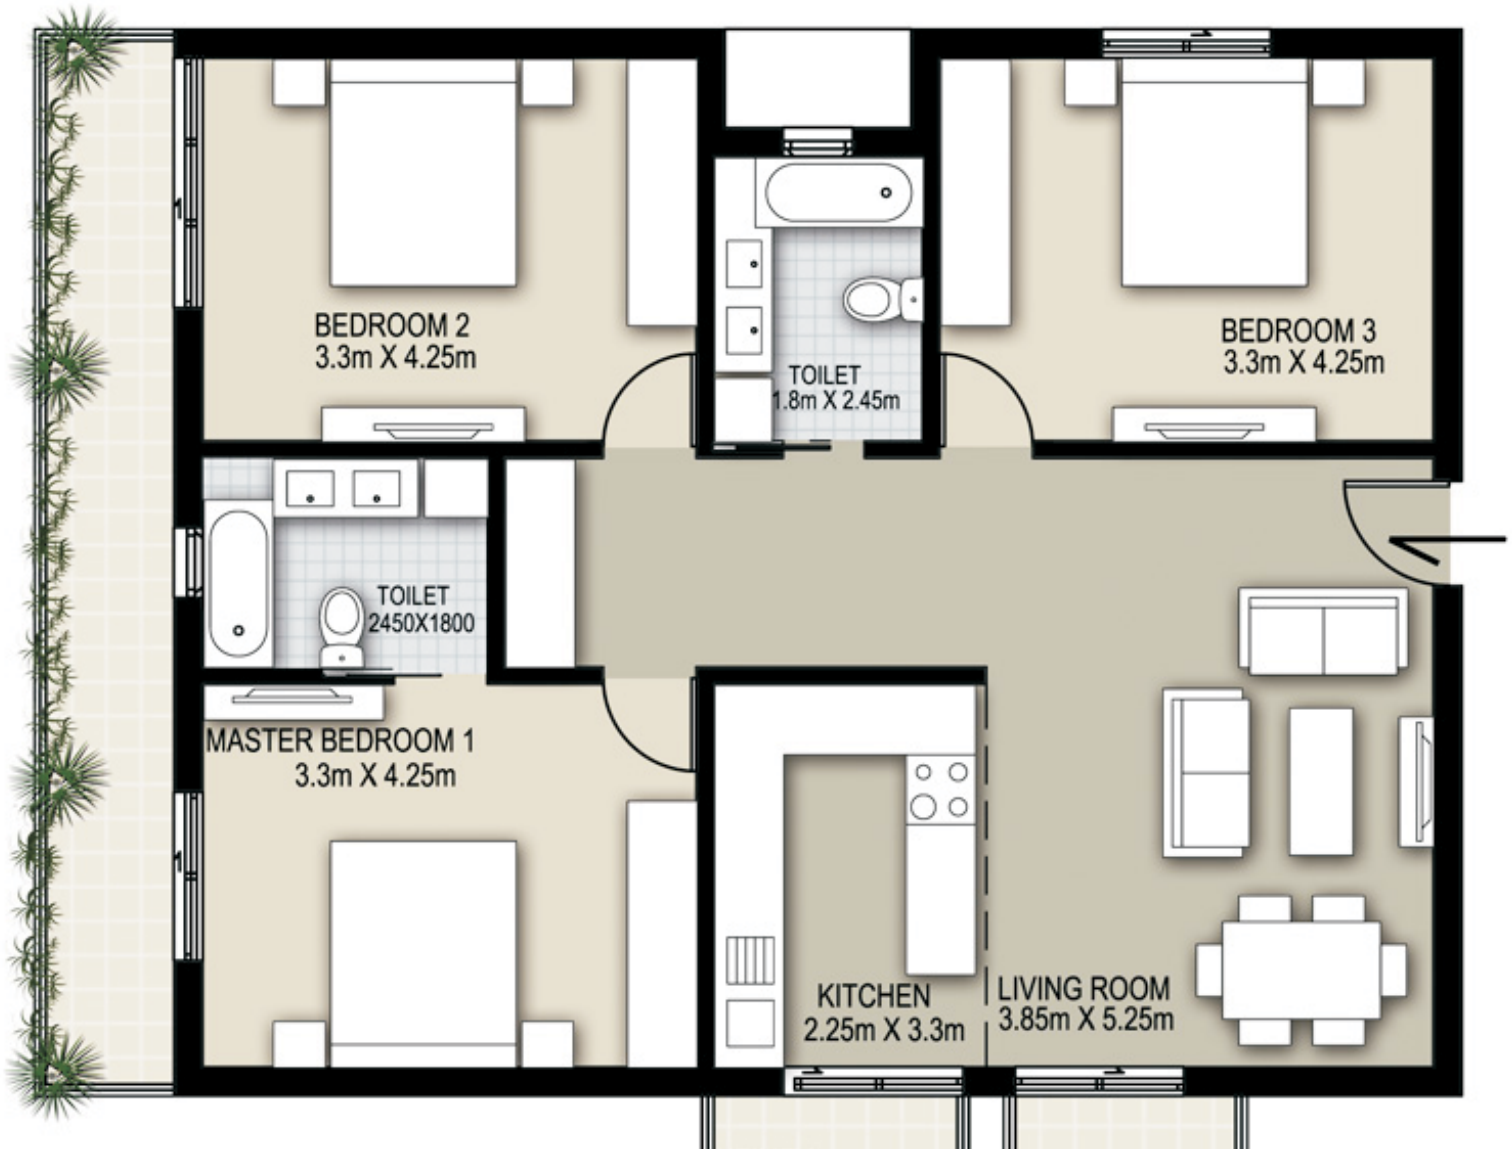

3BHK (Gateway Towers)

FLOOR PLAN