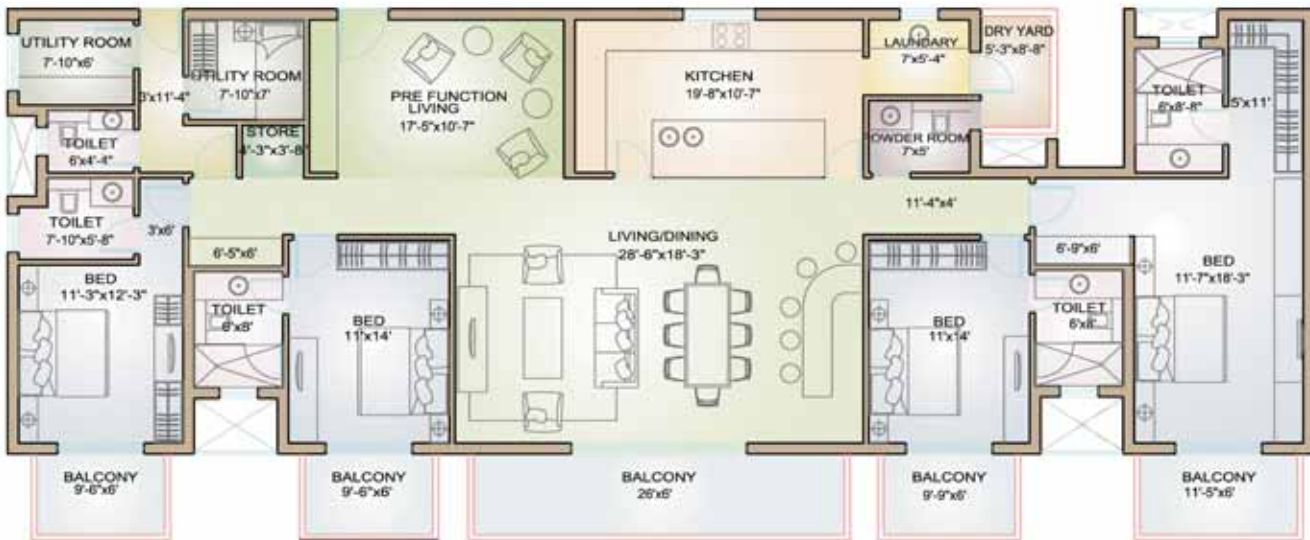

4 BHK SMALL WITH ONE UTILITY ROOM
 (2 UNIT PER CORE)
 Area – 3375 sq ft

Note: The developers reserves the right to add, delete or modify the layout or details shown.

4 BHK SMALL 2 UNIT PER CORE

4 BHK LARGE WITH TWO UTILITY ROOM
 (UNIT PER CORE)
 Area – 3829 sq ft

Note: The developers reserves the right to add, delete or modify the layout or details shown.

4 BHK LARGE 2 UNIT PER CORE