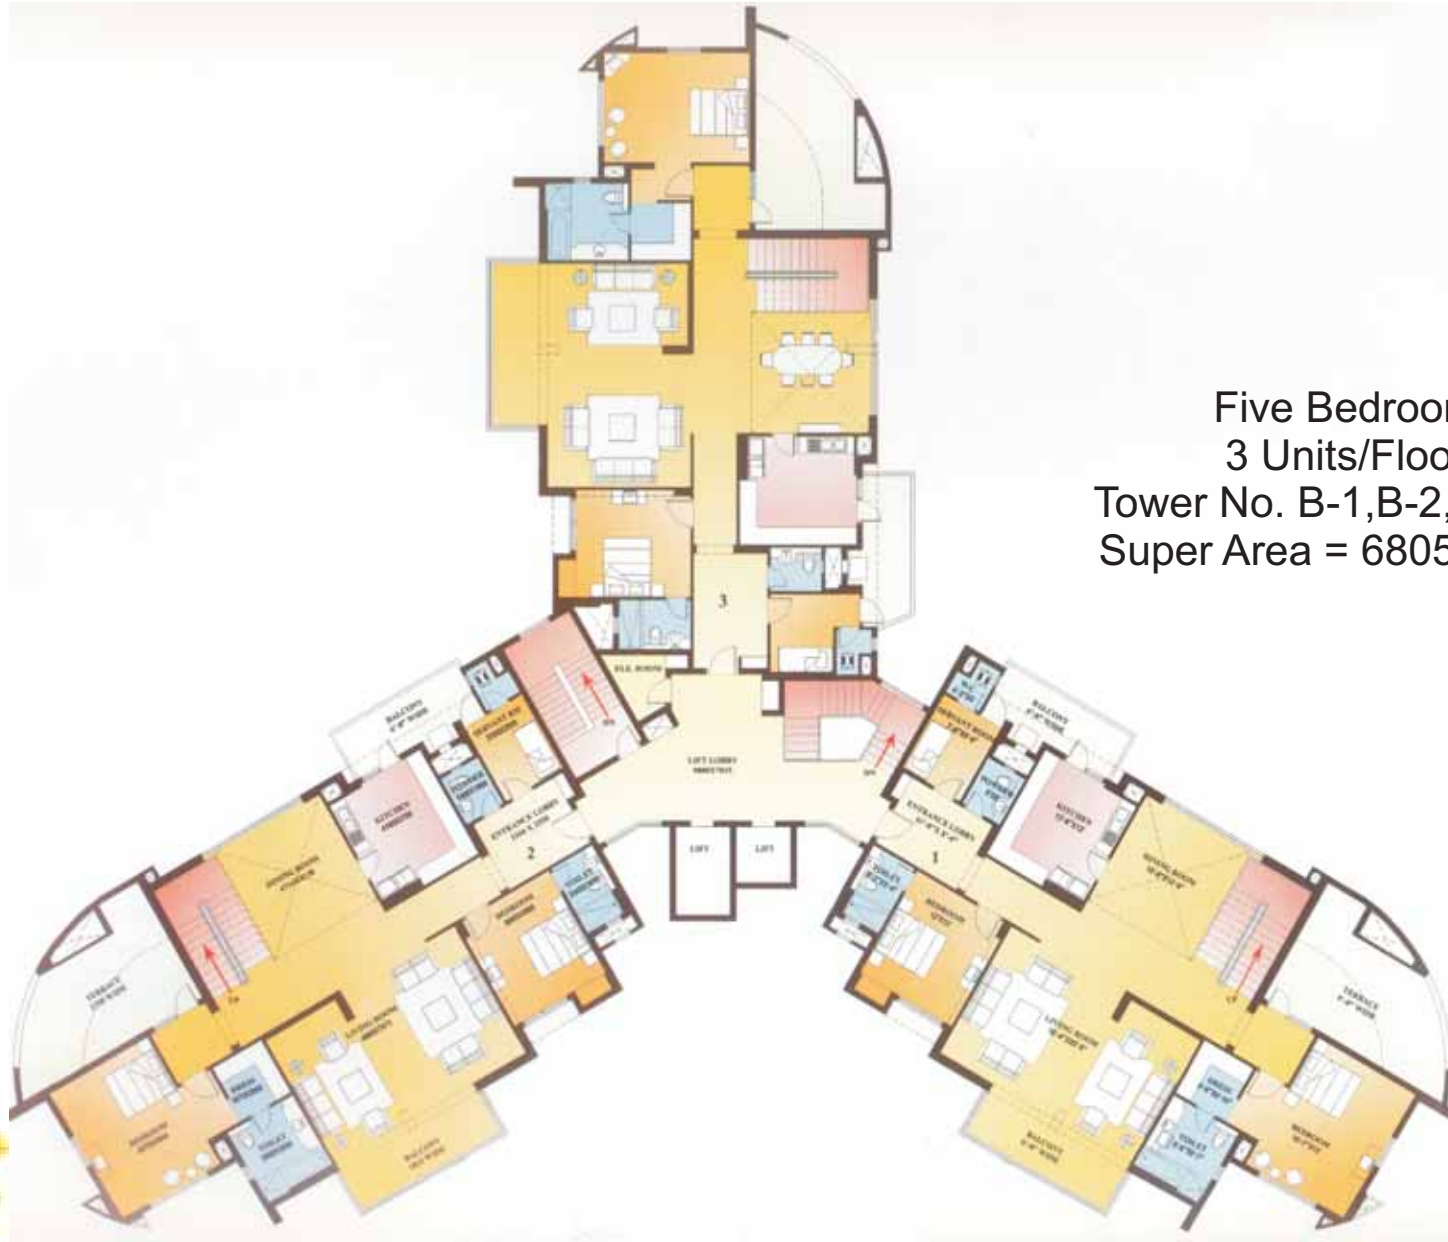

Floor Plan

Three Bedroom
3 Units/Floor
Tower No. C-1,C-2,C-3
Super Area = 2645 Sq. Ft.

Floor Plan

Three Bedroom
4 Units/Floor
Tower No. D-1,D-2,D-3,D-4,D-5,D-6
Super Area = 2810 Sq. Ft.

Floor Plan

Four Bedroom
3 Units/Floor
Tower No. B-1,B-2,B-3,B-4
Super Area = 3390 Sq. Ft.

Floor Plan

Five Bedroom
3 Units/Floor
Tower No. B-1,B-2,B-3,B-4
Super Area = 6805 Sq. Ft.

Floor Plan

Five Bedroom
3 Units/Floor
Tower No. B-1,B-2,B-3,B-4
Super Area = 6805 Sq. Ft.

Floor Plan

Five Bedroom
2 Units/Floor
Tower No. A-1,A-2,
Super Area = 4665 Sq. Ft.