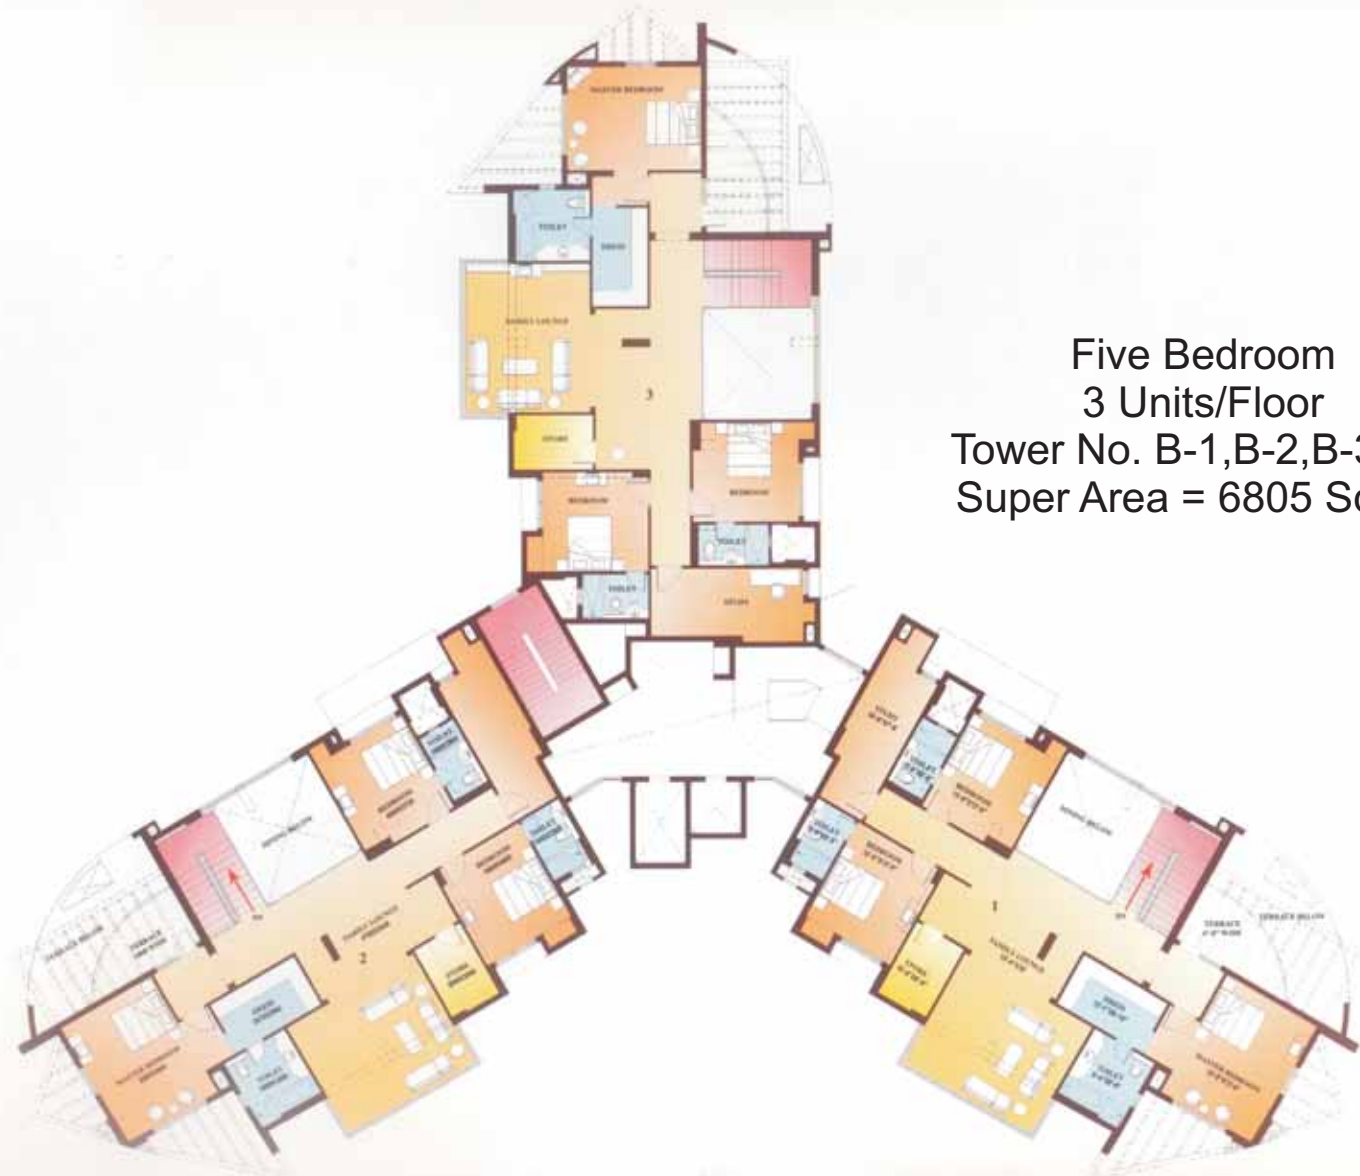

Floor Plan

Three Bedroom
3 Units/Floor
Tower No. C-1,C-2,C-3
Super Area = 2645 Sq. Ft.

Floor Plan

Three Bedroom
4 Units/Floor
Tower No. D-1,D-2,D-3,D-4,D-5,D-6
Super Area = 2810 Sq. Ft.

Floor Plan

Four Bedroom
3 Units/Floor
Tower No. B-1,B-2,B-3,B-4
Super Area = 3390 Sq. Ft.

Floor Plan

Five Bedroom
3 Units/Floor
Tower No. B-1,B-2,B-3,B-4
Super Area = 6805 Sq. Ft.

Floor Plan

Five Bedroom
3 Units/Floor
Tower No. B-1,B-2,B-3,B-4
Super Area = 6805 Sq. Ft.

Floor Plan

Five Bedroom
2 Units/Floor
Tower No. A-1,A-2,
Super Area = 4665 Sq. Ft.