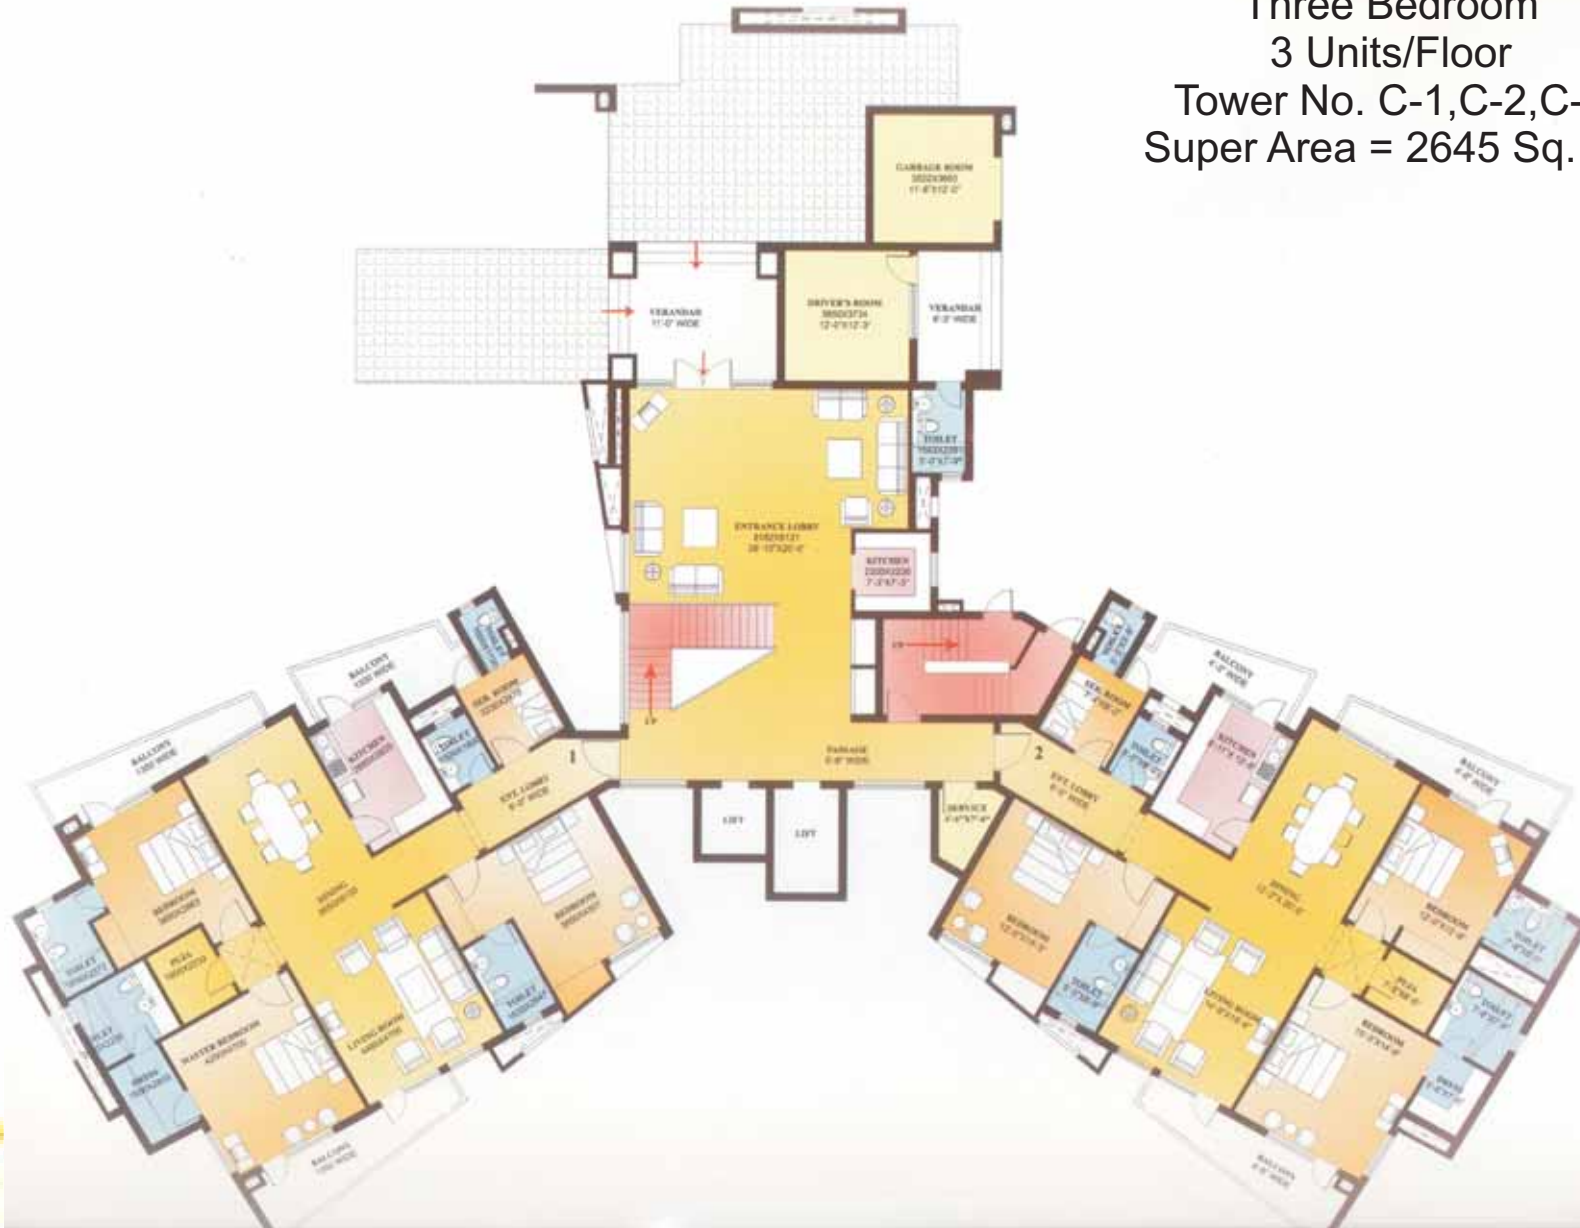

Floor Plan

Three Bedroom
3 Units/Floor
Tower No. C-1,C-2,C-3
Super Area = 2645 Sq. Ft.

Floor Plan

Three Bedroom
4 Units/Floor
Tower No. D-1,D-2,D-3,D-4,D-5,D-6
Super Area = 2810 Sq. Ft.

Floor Plan

Four Bedroom
3 Units/Floor
Tower No. B-1,B-2,B-3,B-4
Super Area = 3390 Sq. Ft.

Floor Plan

Five Bedroom
3 Units/Floor
Tower No. B-1,B-2,B-3,B-4
Super Area = 6805 Sq. Ft.

Floor Plan

Five Bedroom
3 Units/Floor
Tower No. B-1,B-2,B-3,B-4
Super Area = 6805 Sq. Ft.

Floor Plan

Five Bedroom
2 Units/Floor
Tower No. A-1,A-2,
Super Area = 4665 Sq. Ft.