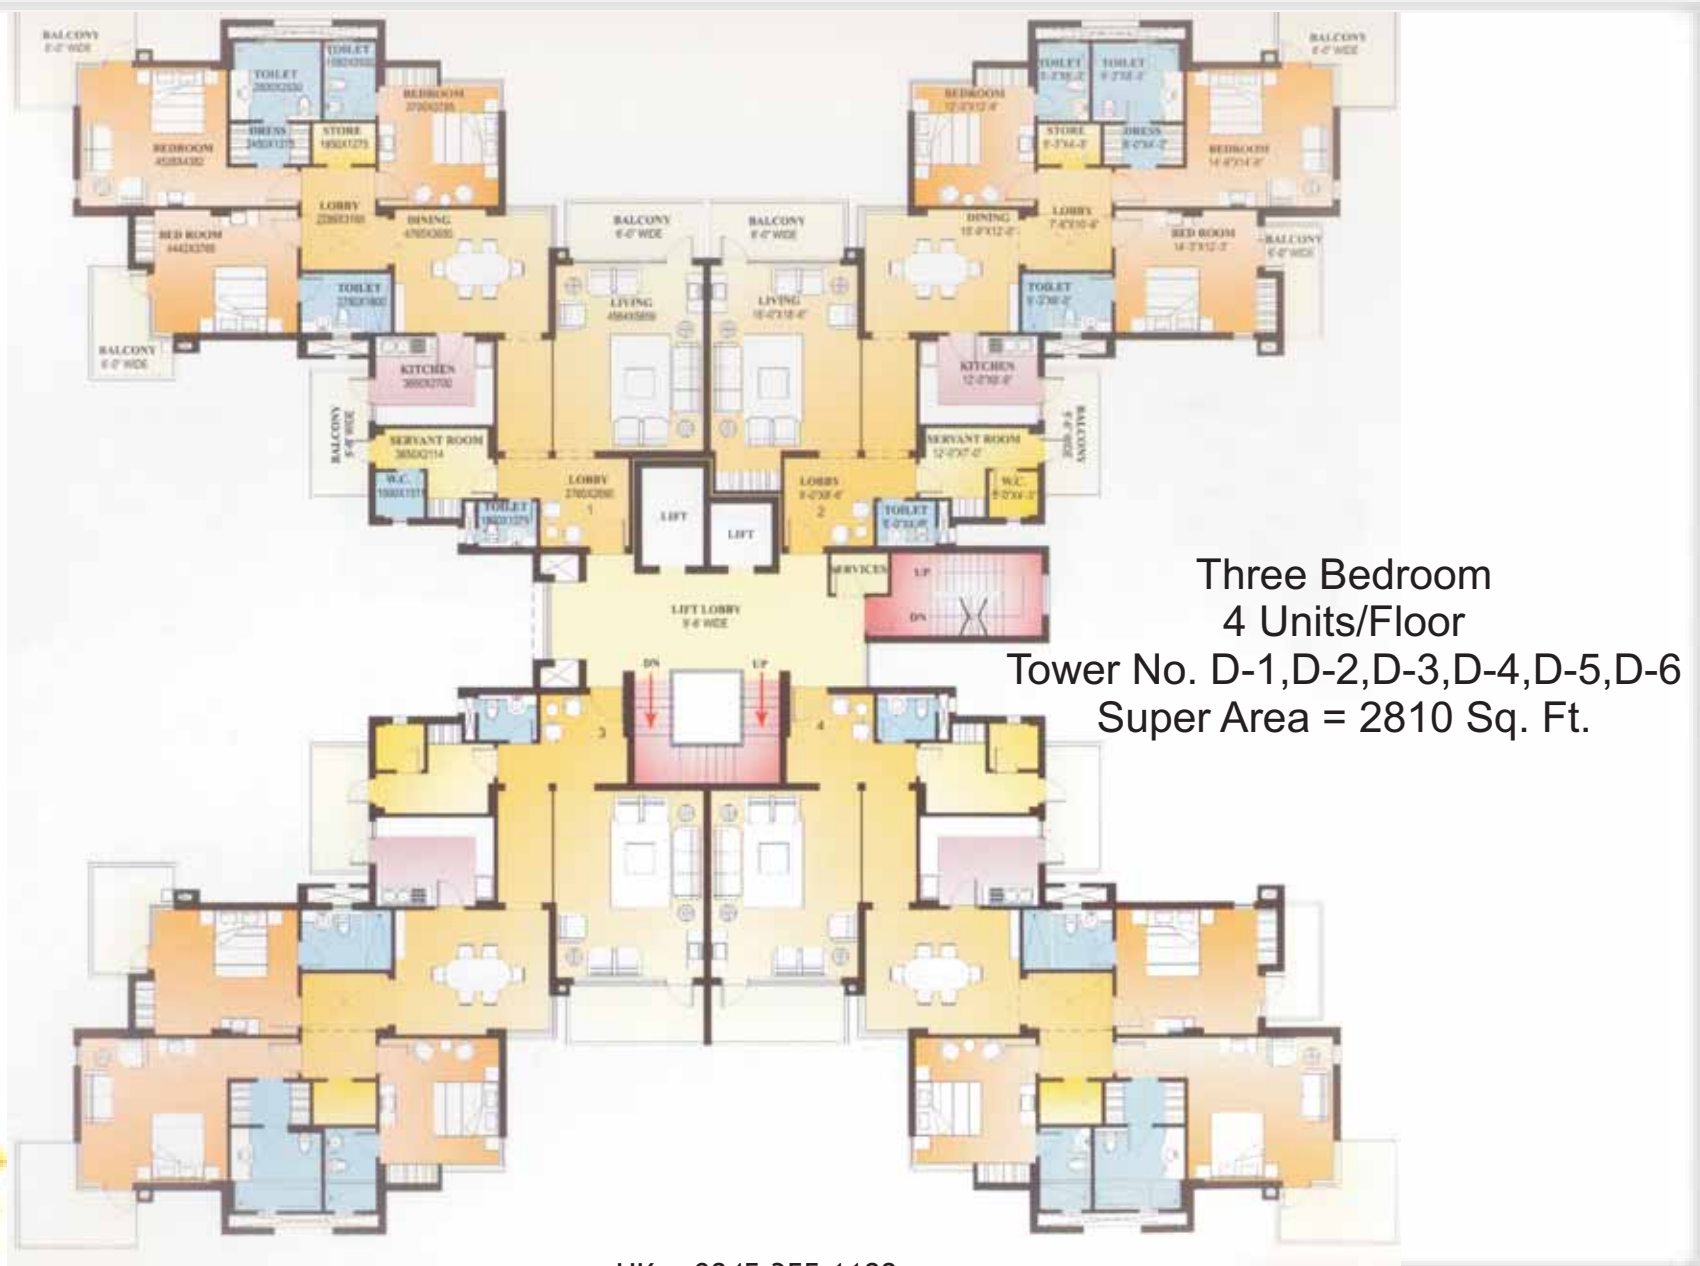

Floor Plan

Three Bedroom
3 Units/Floor
Tower No. C-1,C-2,C-3
Super Area = 2645 Sq. Ft.

Floor Plan

Three Bedroom
4 Units/Floor
Tower No. D-1,D-2,D-3,D-4,D-5,D-6
Super Area = 2810 Sq. Ft.

Floor Plan

Four Bedroom
3 Units/Floor
Tower No. B-1,B-2,B-3,B-4
Super Area = 3390 Sq. Ft.

Floor Plan

Five Bedroom
3 Units/Floor
Tower No. B-1,B-2,B-3,B-4
Super Area = 6805 Sq. Ft.

Floor Plan

Five Bedroom
3 Units/Floor
Tower No. B-1,B-2,B-3,B-4
Super Area = 6805 Sq. Ft.

Floor Plan

Five Bedroom
2 Units/Floor
Tower No. A-1,A-2,
Super Area = 4665 Sq. Ft.