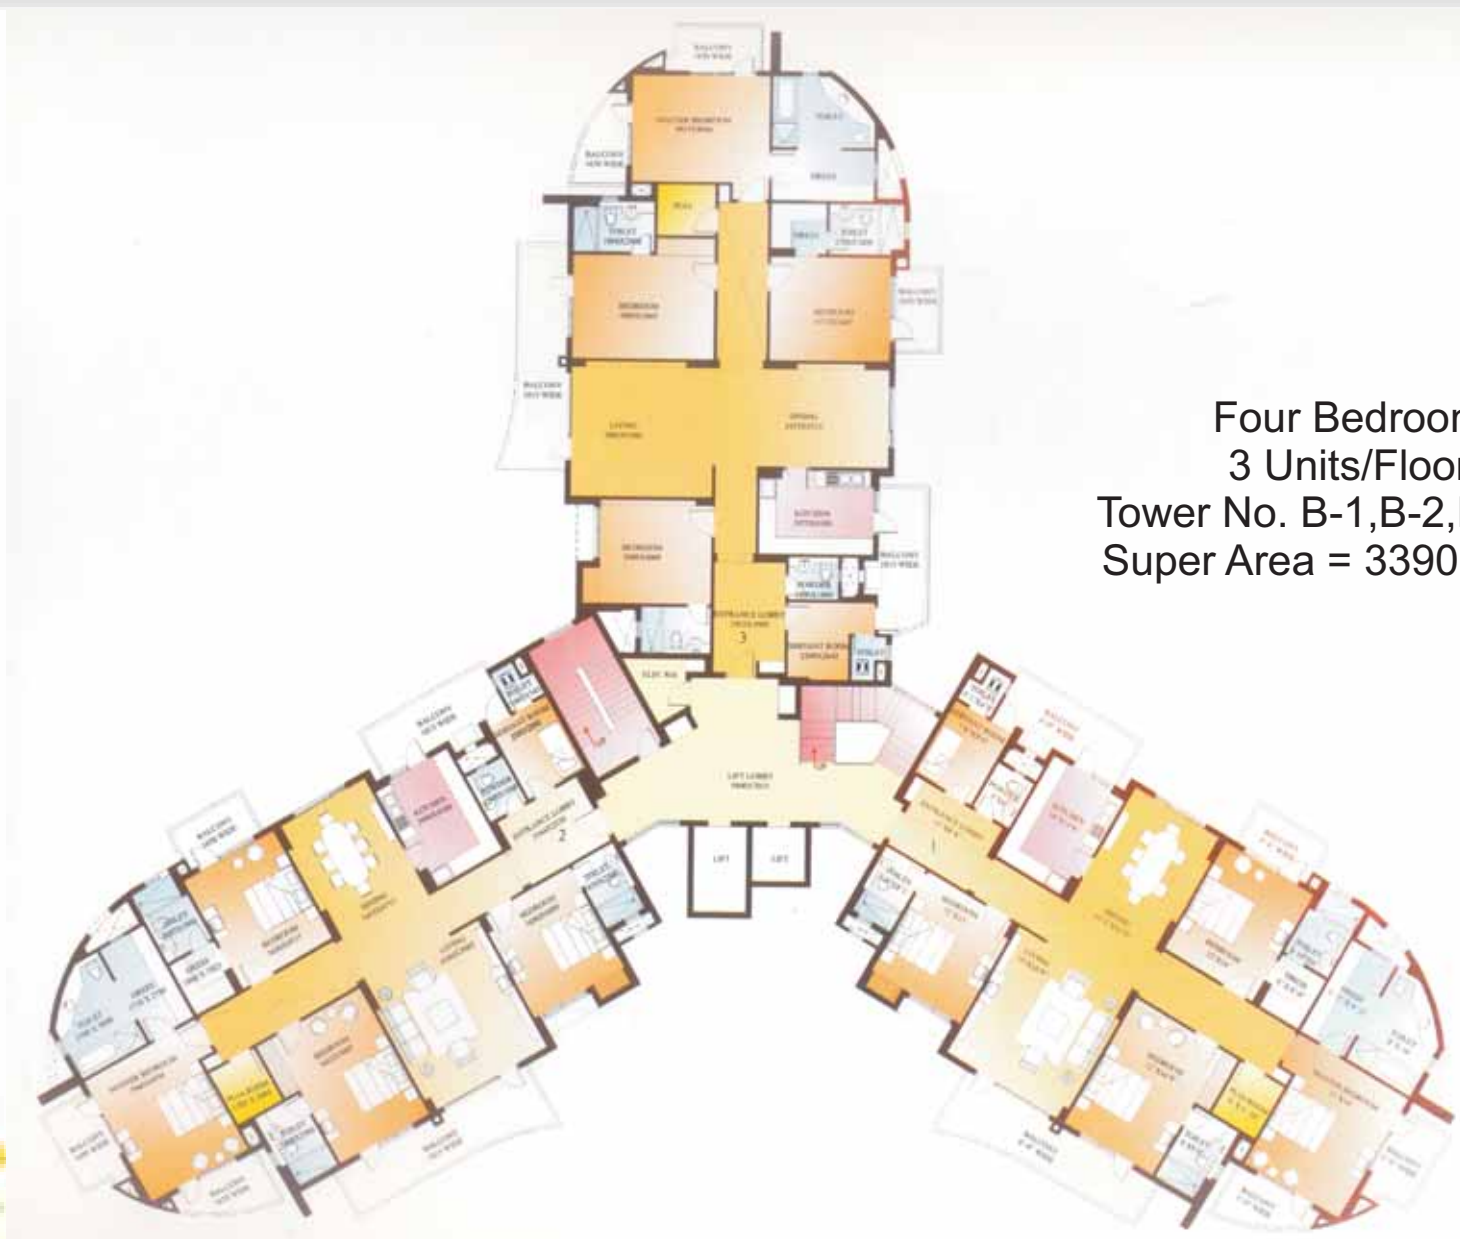

Floor Plan

Three Bedroom
3 Units/Floor
Tower No. C-1,C-2,C-3
Super Area = 2645 Sq. Ft.

Floor Plan

Three Bedroom
4 Units/Floor
Tower No. D-1,D-2,D-3,D-4,D-5,D-6
Super Area = 2810 Sq. Ft.

Floor Plan

Four Bedroom
3 Units/Floor
Tower No. B-1,B-2,B-3,B-4
Super Area = 3390 Sq. Ft.

Floor Plan

Five Bedroom
3 Units/Floor
Tower No. B-1,B-2,B-3,B-4
Super Area = 6805 Sq. Ft.

Floor Plan

Five Bedroom
3 Units/Floor
Tower No. B-1,B-2,B-3,B-4
Super Area = 6805 Sq. Ft.

Floor Plan

Five Bedroom
2 Units/Floor
Tower No. A-1,A-2,
Super Area = 4665 Sq. Ft.