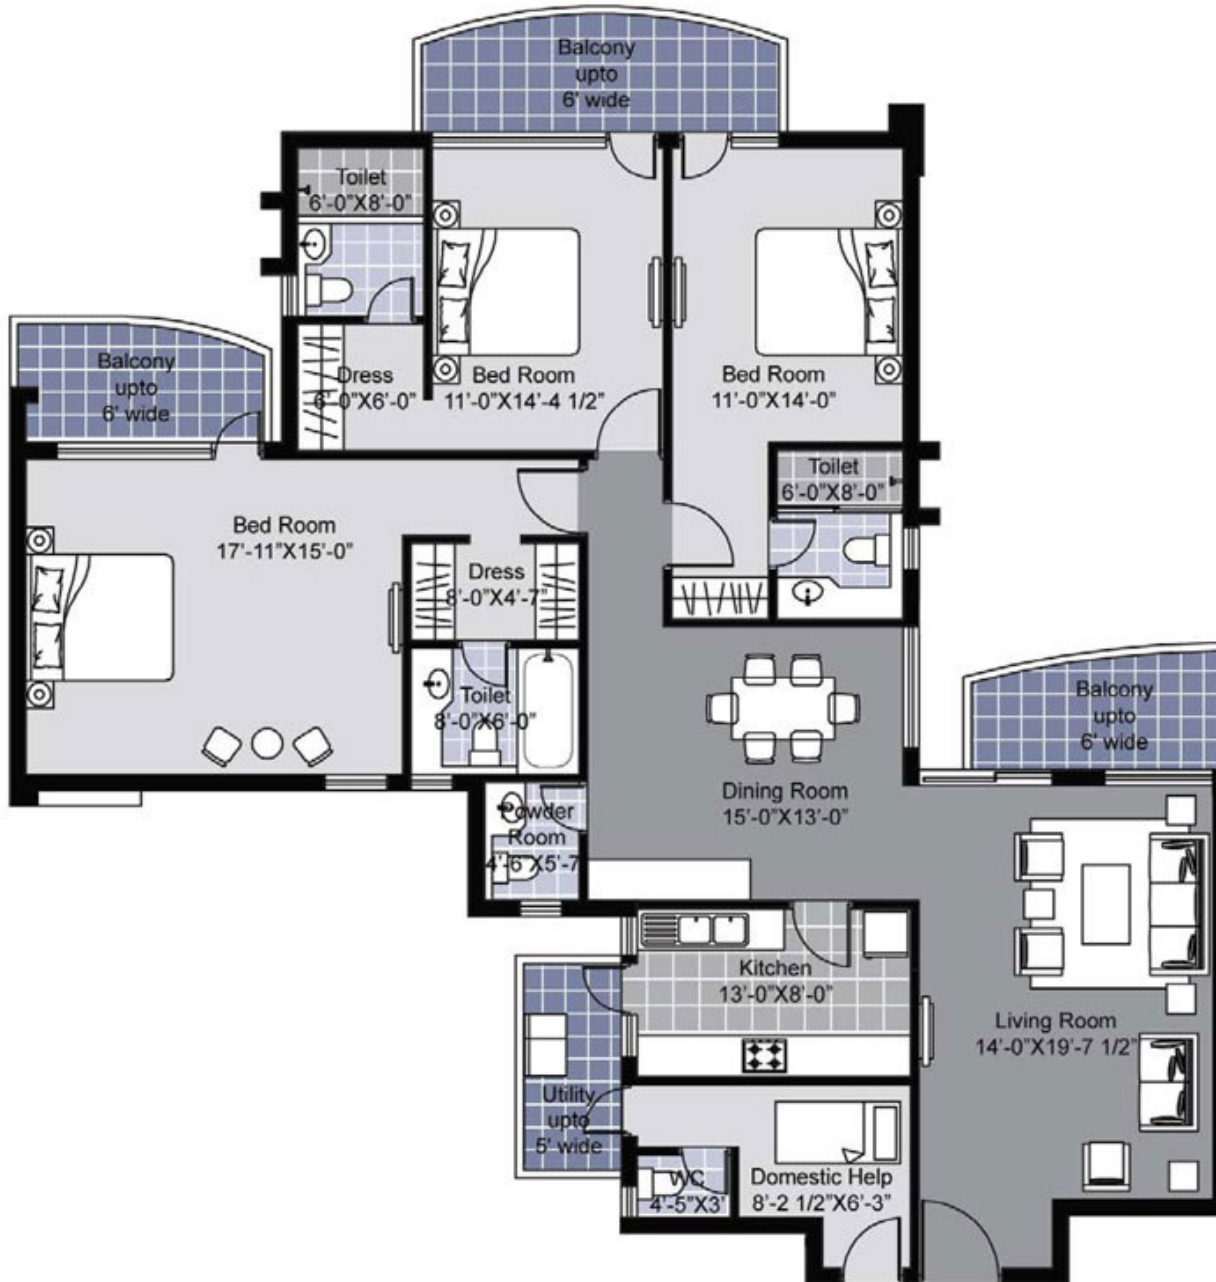

Type X2 3BR3TSQ

Saleable Area = 2450 sq. ft.

A1: 304*

A2: 303

Please note: * indicates mirror image