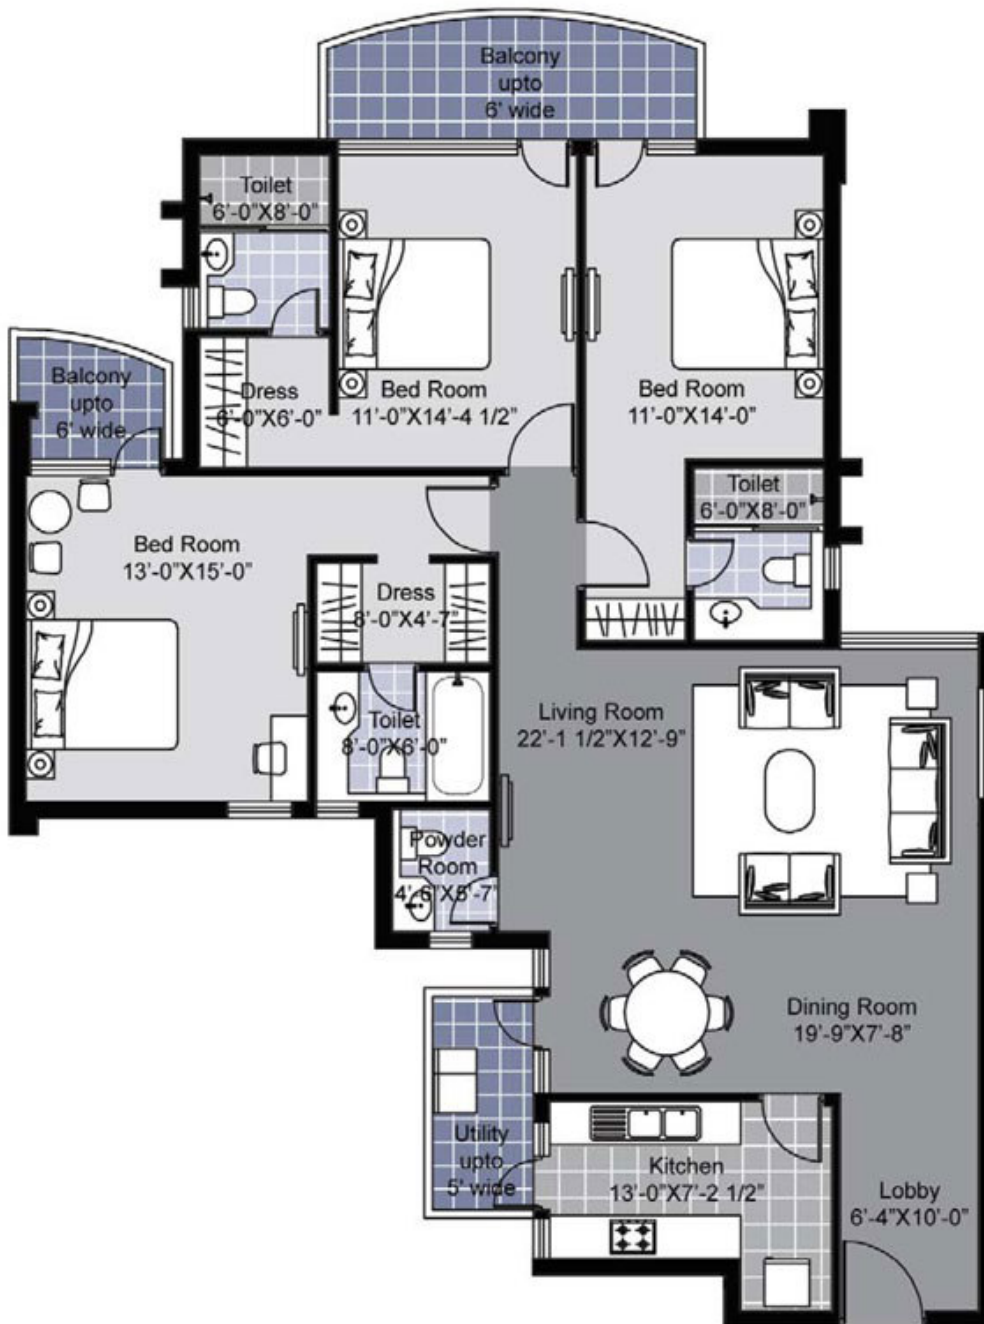

Type Z1 3BR3T

Saleable Area = 2130 sq. ft.

A1: G03, G04*, 103, 104*
A2: G03, G04*, 103, 104*

Please note: * indicates mirror image